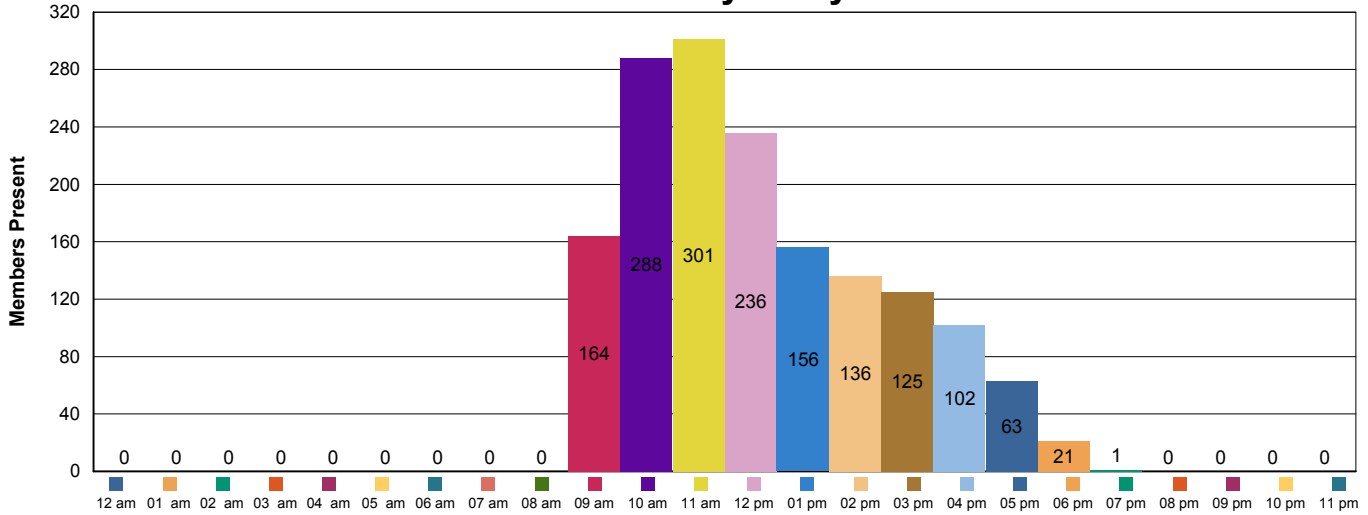

Group	12 am	1 am	2 am	3 am	4 am	5 am	6 am	7 am	8 am	9 am	10 am	11 am	12 pm	1 pm	2 pm	3 pm	4 pm	5 pm	6 pm	7 pm	8 pm	9 pm	10 pm	11 pm	Total
Female										54	84	93	58	35	32	46	36	13	6						457
Female										57	112	133	95	59	64	43	34	23	10	1					631
Male										53	92	75	83	62	40	36	32	27	5						505
Grand Total -->										164	288	301	236	156	136	125	102	63	21	1					1,593

Printed On: 22/07/2022 12:57 pm

Hourly Analysis