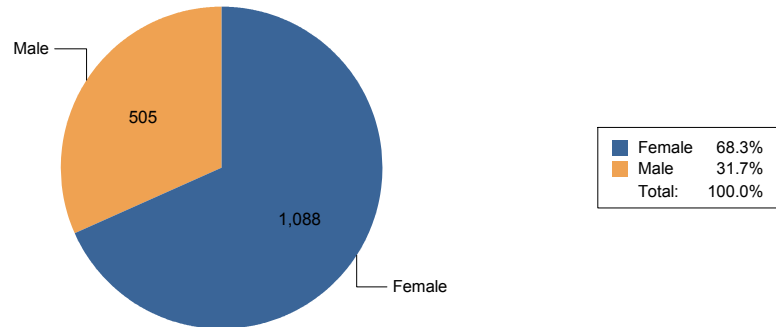

Faculty wise Analysis